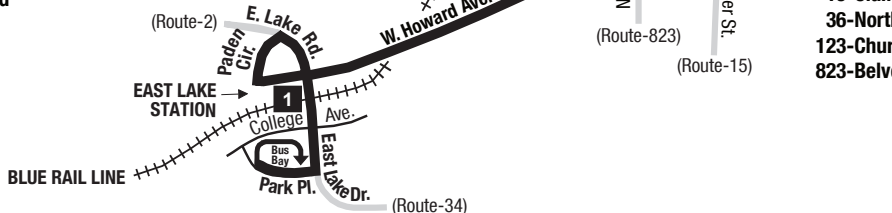

**Routes intersecting at Chamblee Station:
Rutas intersectando en la Estación Chamblee:**

- 19-Clairmont Road/West Howard Avenue
- 47-I-85 Access Road
- 103-Peeler Road
- 126-Embry Hills
- 132-Tilly Mill Road
- 825-Johnson Ferry Road

INTERSECTING ROUTES
Rutas Intersectando

Trips to East Lake Station operate into the North Dekalb Health Center between 8:00am to 5:00pm Monday through Friday only.

Viajes hacia la estación de East Lake manejan al Centro de Salud de North Dekalb de 8:00am a 5:00pm (solo de lunes a viernes).

**Routes intersecting at East Lake Station:
Rutas intersectando en la Estación East Lake:**

- 2-Ponce De Leon Avenue/Druid Hills
- 19-Clairmont Road/West Howard Avenue
- 34-Gresham Road

**Routes intersecting at Decatur Station:
Rutas intersectando en la Estación Decatur:**

- 15-Candler Road
- 19-Clairmont Road/West Howard Avenue
- 36-North Decatur Road/Virginia Highland
- 123-Church Street
- 823-Belvedere