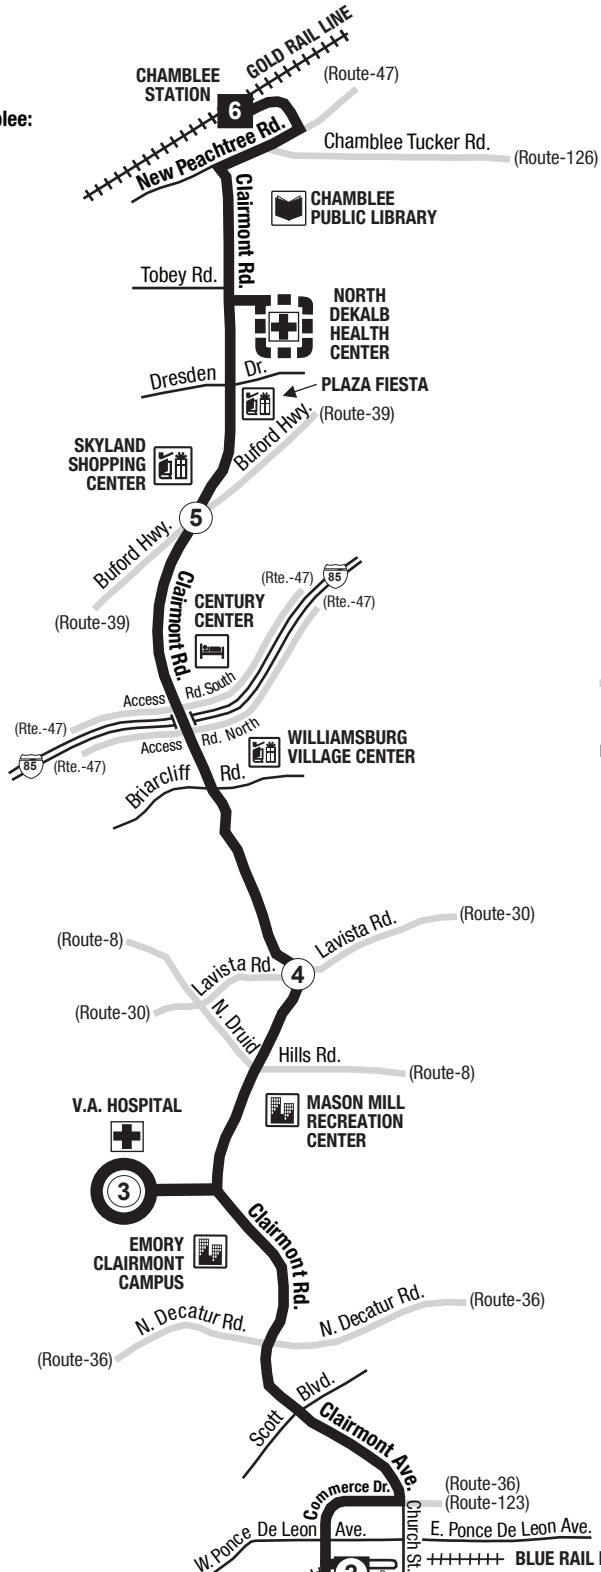

**Routes intersecting at Chamblee Station:
Rutas intersectando en la Estación Chamblee:**

- 19-Clairmont Road/West Howard Avenue
- 47-I-85 Access Road
- 103-Peeler Road
- 126-Embry Hills
- 132-Tilly Mill Road
- 825-Johnson Ferry Road

INTERSECTING ROUTES
Rutas Intersectando

Trips to East Lake Station operate into the North Dekalb Health Center between 8:00am to 5:00pm Monday through Friday only.

Viajes hacia la estación de East Lake manejan al Centro de Salud de North Dekalb de 8:00am a 5:00pm (solo de lunes a viernes).

**Routes intersecting at East Lake Station:
Rutas intersectando en la Estación East Lake:**

- 2-Ponce De Leon Avenue/Druid Hills
- 19-Clairmont Road/West Howard Avenue
- 34-Gresham Road

**Routes intersecting at Decatur Station:
Rutas intersectando en la Estación Decatur:**

- 15-Candler Road
- 19-Clairmont Road/West Howard Avenue
- 36-North Decatur Road/Virginia Highland
- 123-Church Street
- 823-Belvedere